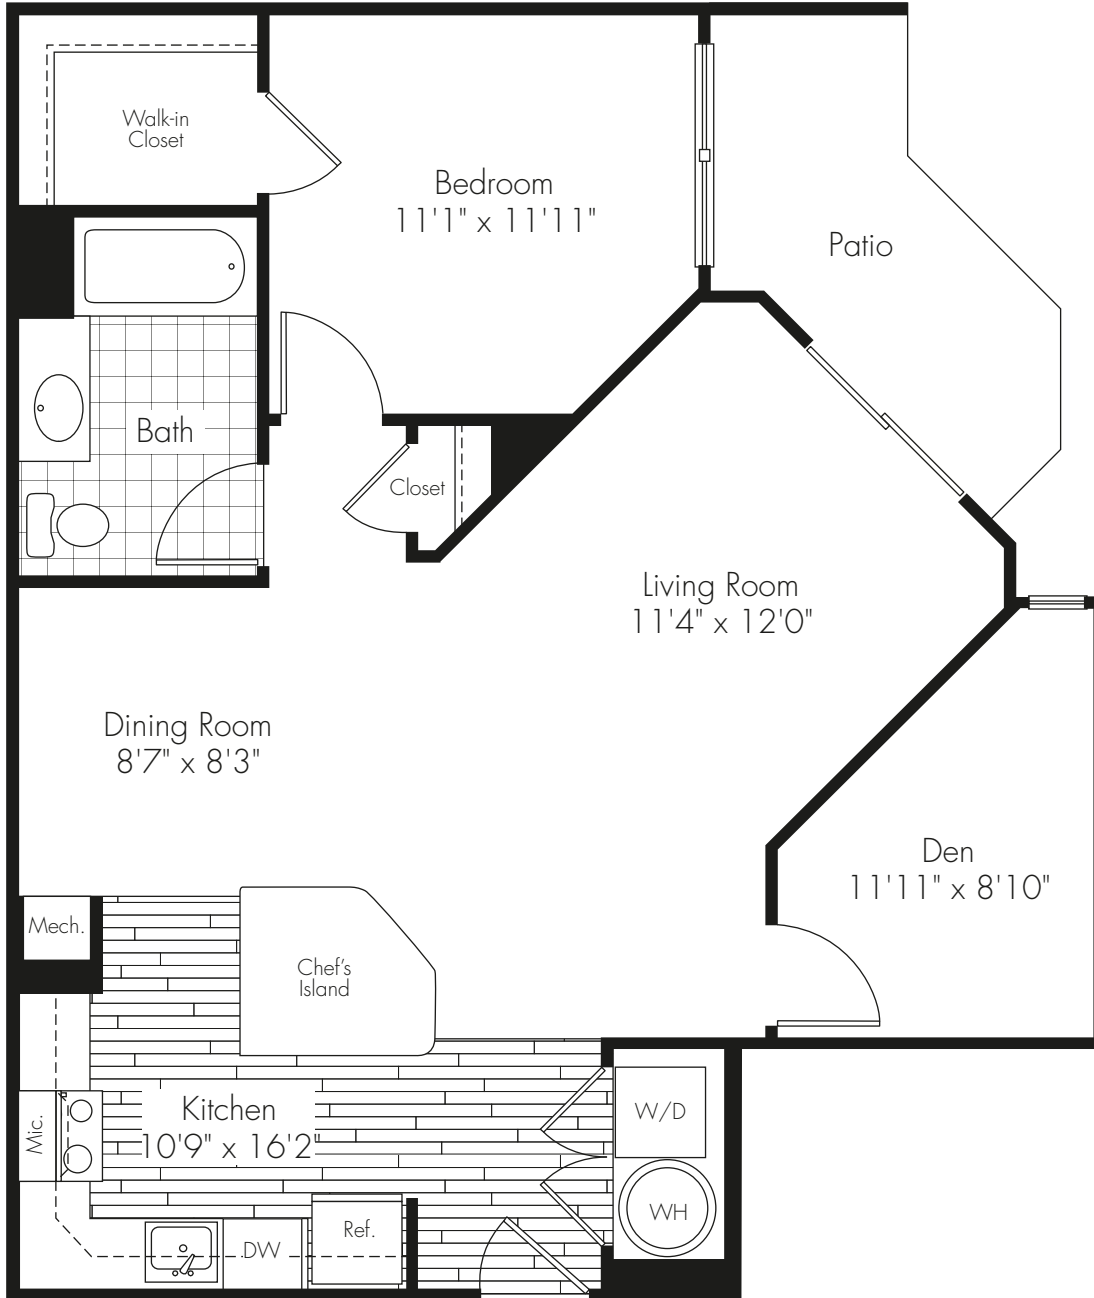

1 Bedroom
1 Bath | Den
876 Sq. Ft.

ROCKAWAY

Building 3

Building 4

6000 Riverdale Road | Riverdale, NJ 07457 | t 973.831.0065 | f 973.831.9315

AlexanRiverdale.com

All dimensions and square footage are approximate. Pricing subject to change.
We are happy to discuss specific unit modifications or accommodations at your request.