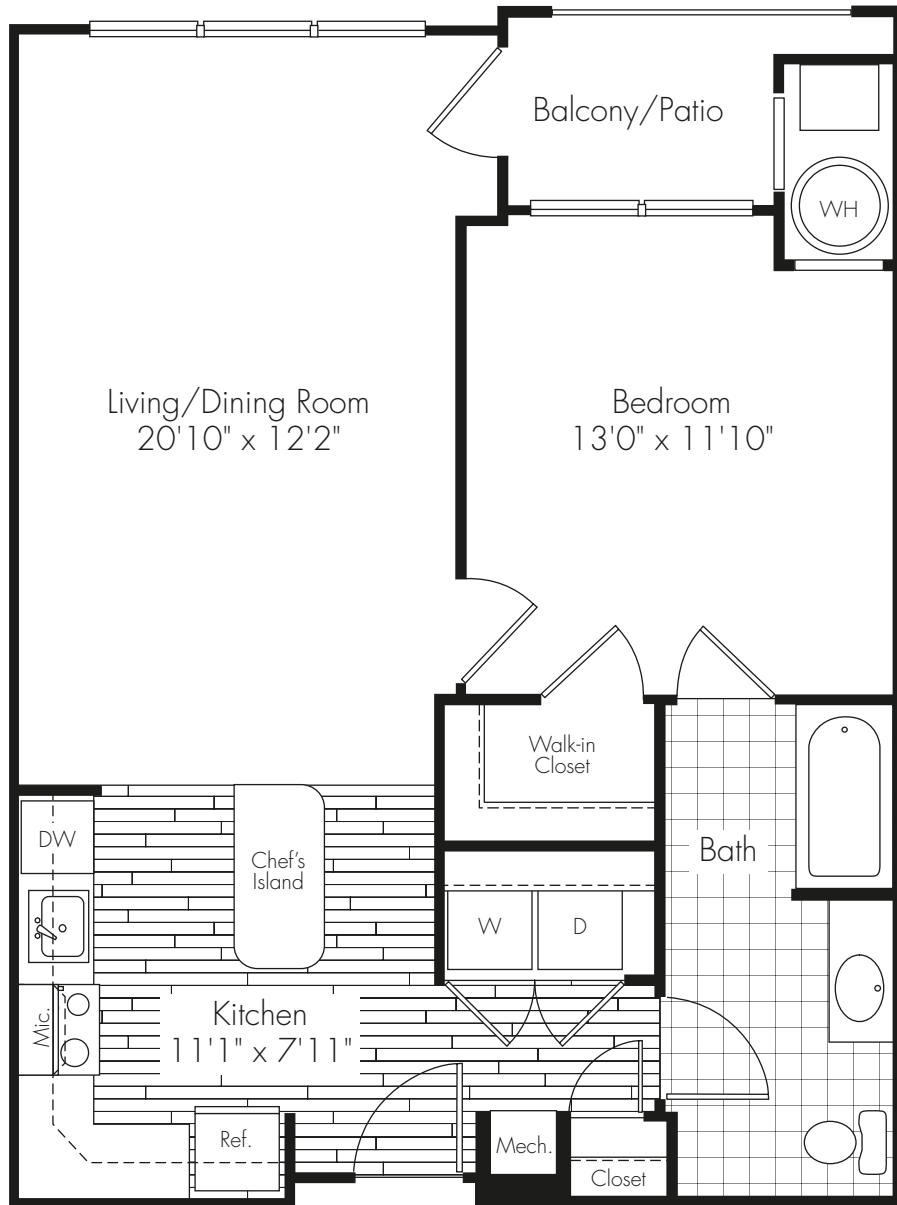

1 Bedroom
1 Bath
756 Sq. Ft.

SUGAR LOAF

Building 3

Building 4

6000 Riverdale Road | Riverdale, NJ 07457 | t 973.831.0065 | f 973.831.9315

AlexanRiverdale.com

All dimensions and square footage are approximate. Pricing subject to change.
We are happy to discuss specific unit modifications or accommodations at your request.

A2, A2C

1 Bedroom
1 Bath
767 Sq. Ft.

SEWARD HILL

Building 3

Building 4

6000 Riverdale Road | Riverdale, NJ 07457 | t 973.831.0065 | f 973.831.9315

AlexanRiverdale.com

All dimensions and square footage are approximate. Pricing subject to change.
We are happy to discuss specific unit modifications or accommodations at your request.