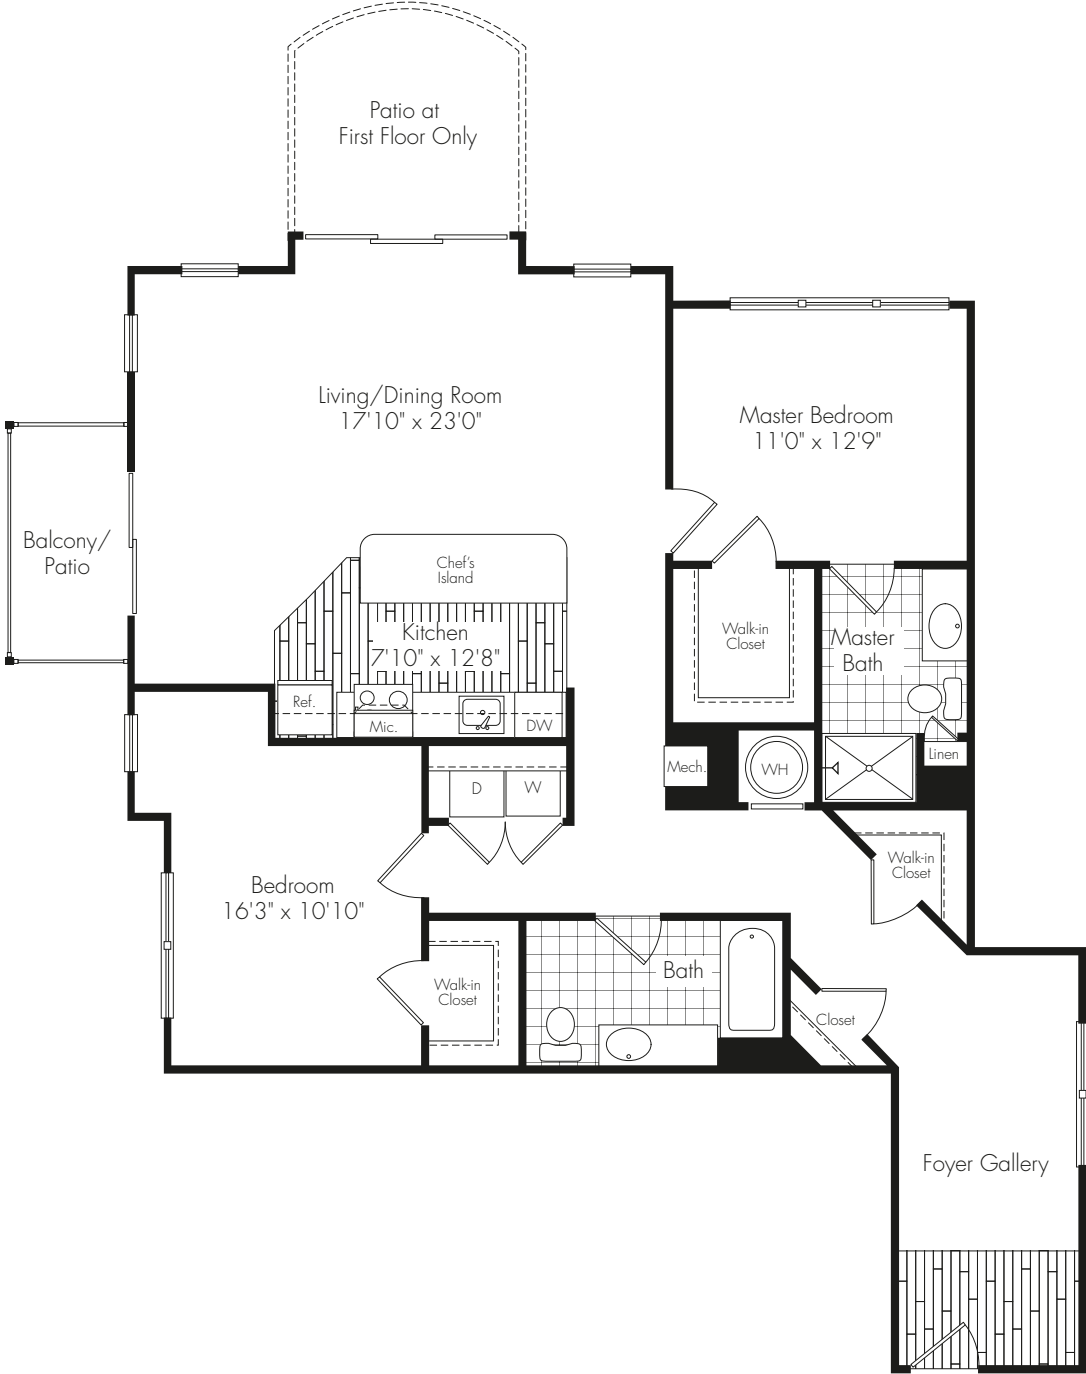

2 Bedrooms
2 Baths
1,379 Sq. Ft.

HIGHLAND

Building 3

Building 4

6000 Riverdale Road | Riverdale, NJ 07457 | t 973.831.0065 | f 973.831.9315
AlexanRiverdale.com

All dimensions and square footage are approximate. Pricing subject to change.
 We are happy to discuss specific unit modifications or accommodations at your request.