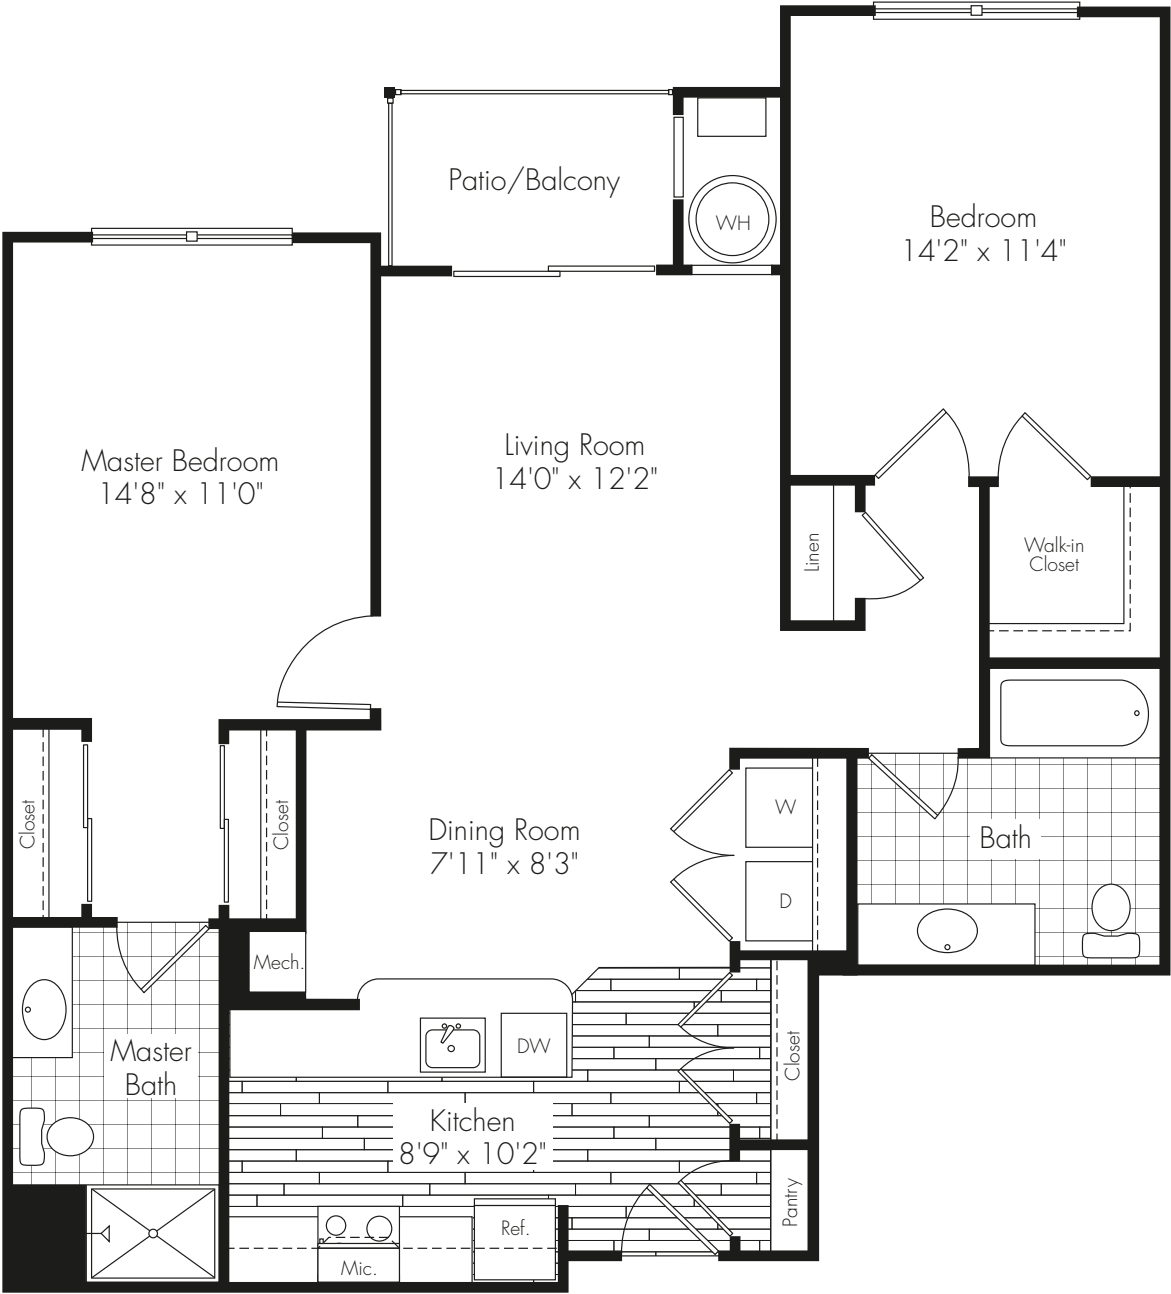

6000 Riverdale Road | Riverdale, NJ 07457 | t 973.831.0065 | f 973.831.9315
AlexanRiverdale.com

All dimensions and square footage are approximate. Pricing subject to change. We are happy to discuss specific unit modifications or accommodations at your request.