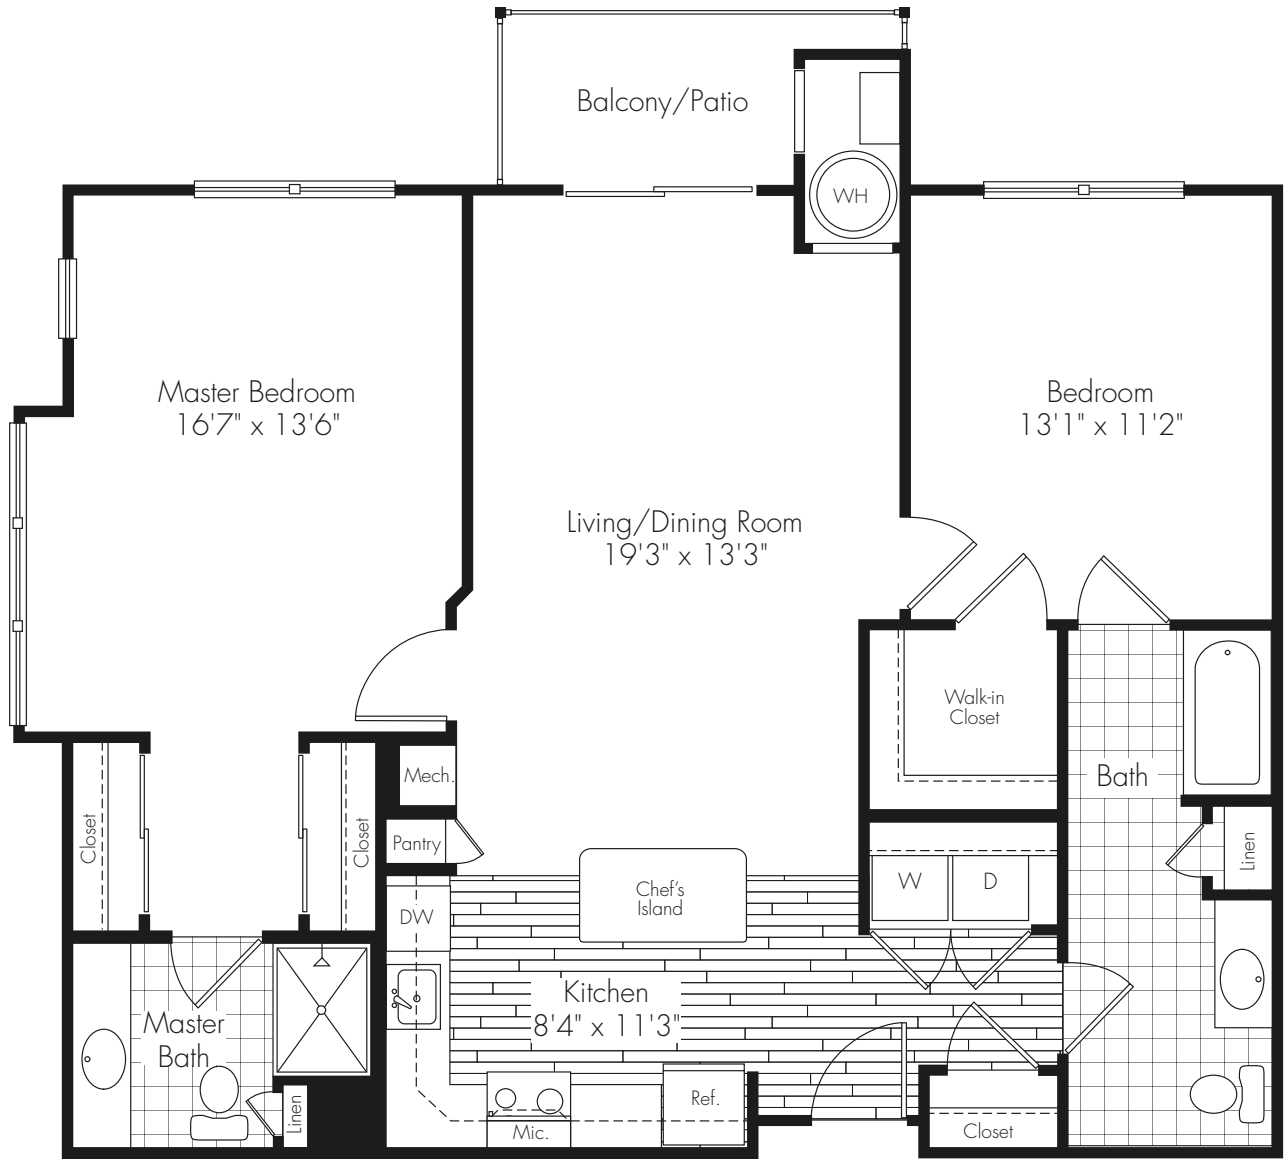

6000 Riverdale Road | Riverdale, NJ 07457 | t 973.831.0065 | f 973.831.9315

AlexanRiverdale.com

All dimensions and square footage are approximate. Pricing subject to change.
We are happy to discuss specific unit modifications or accommodations at your request.