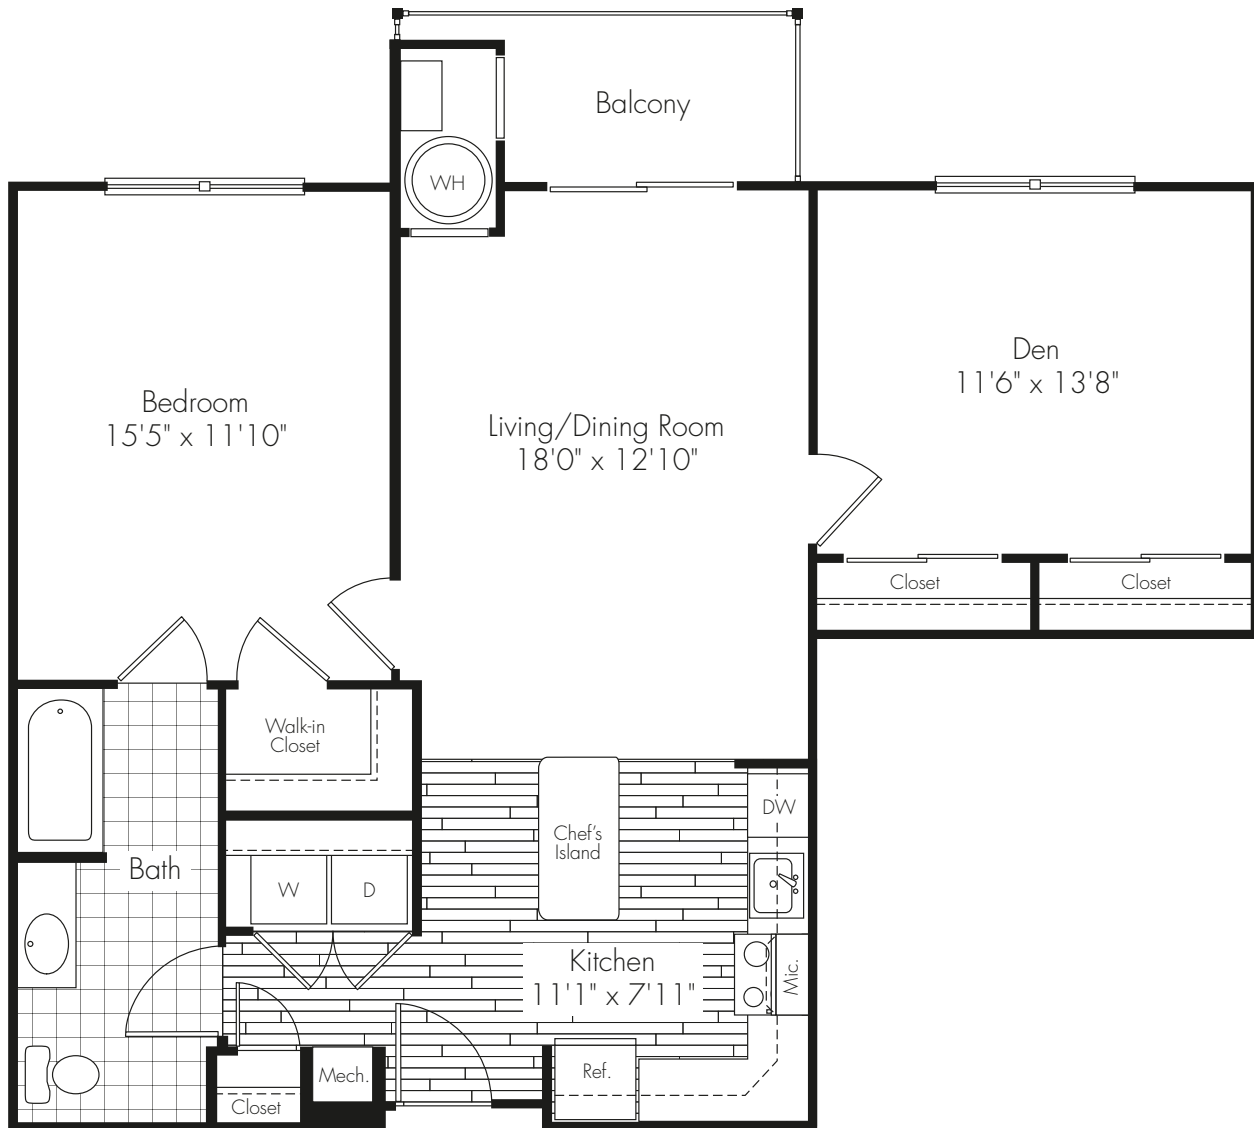

1 Bedroom
1 Bath | Den
963 Sq. Ft.

RAMAPO

Building 3

Building 4

6000 Riverdale Road | Riverdale, NJ 07457 | t 973.831.0065 | f 973.831.9315

AlexanRiverdale.com

All dimensions and square footage are approximate. Pricing subject to change. We are happy to discuss specific unit modifications or accommodations at your request.