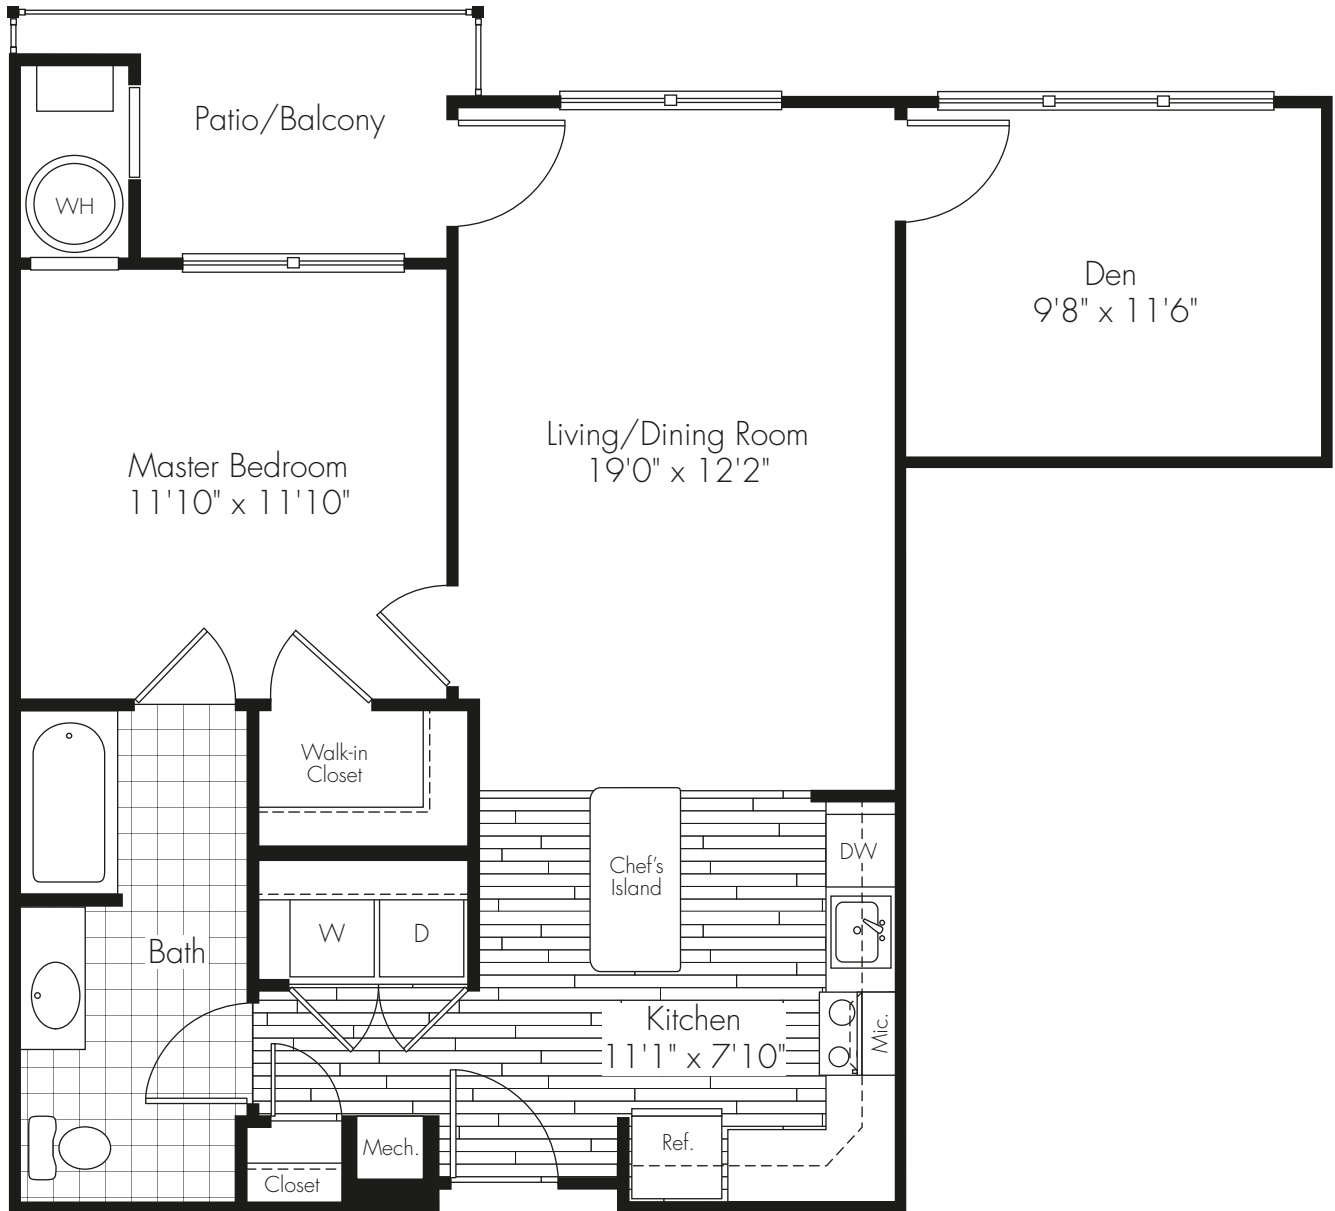

1 Bedroom
1 Bath | Den
827 Sq. Ft.

PASSAIC

Building 3

Building 4

6000 Riverdale Road | Riverdale, NJ 07457 | t 973.831.0065 | f 973.831.9315

AlexanRiverdale.com

All dimensions and square footage are approximate. Pricing subject to change.
We are happy to discuss specific unit modifications or accommodations at your request.