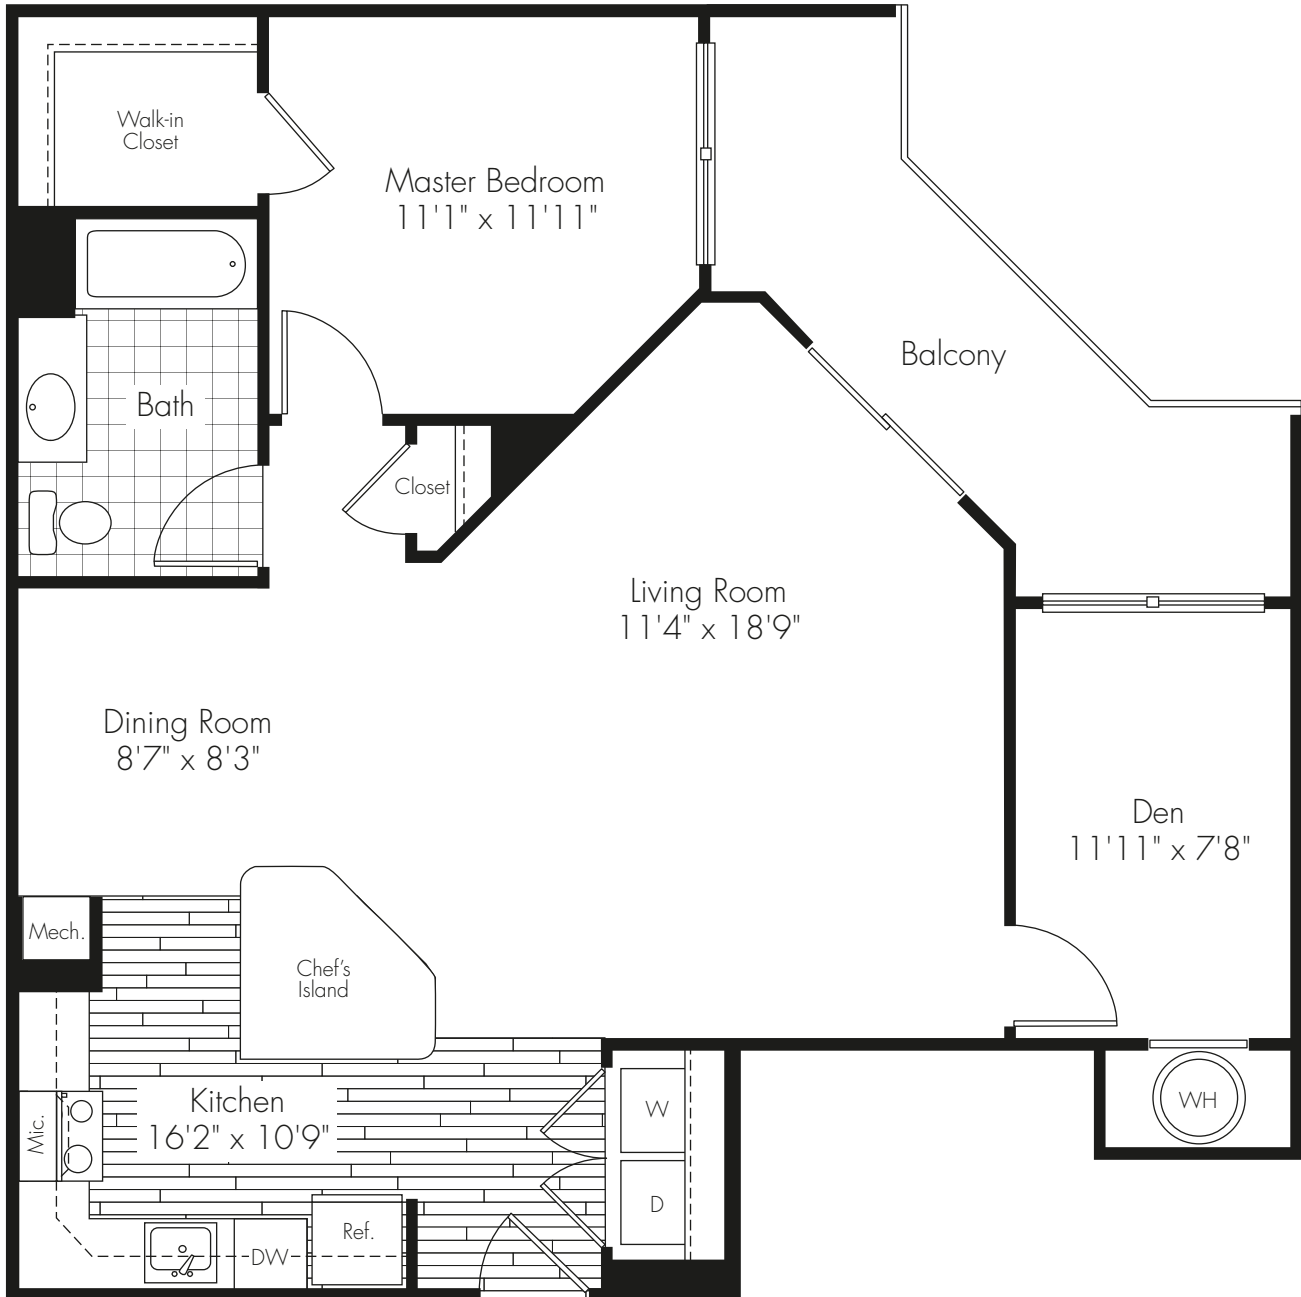

1 Bedroom
1 Bath | Den
980 Sq. Ft.

RARITAN

Building 3

Building 4

6000 Riverdale Road | Riverdale, NJ 07457 | t 973.831.0065 | f 973.831.9315

AlexanRiverdale.com

All dimensions and square footage are approximate. Pricing subject to change.
We are happy to discuss specific unit modifications or accommodations at your request.