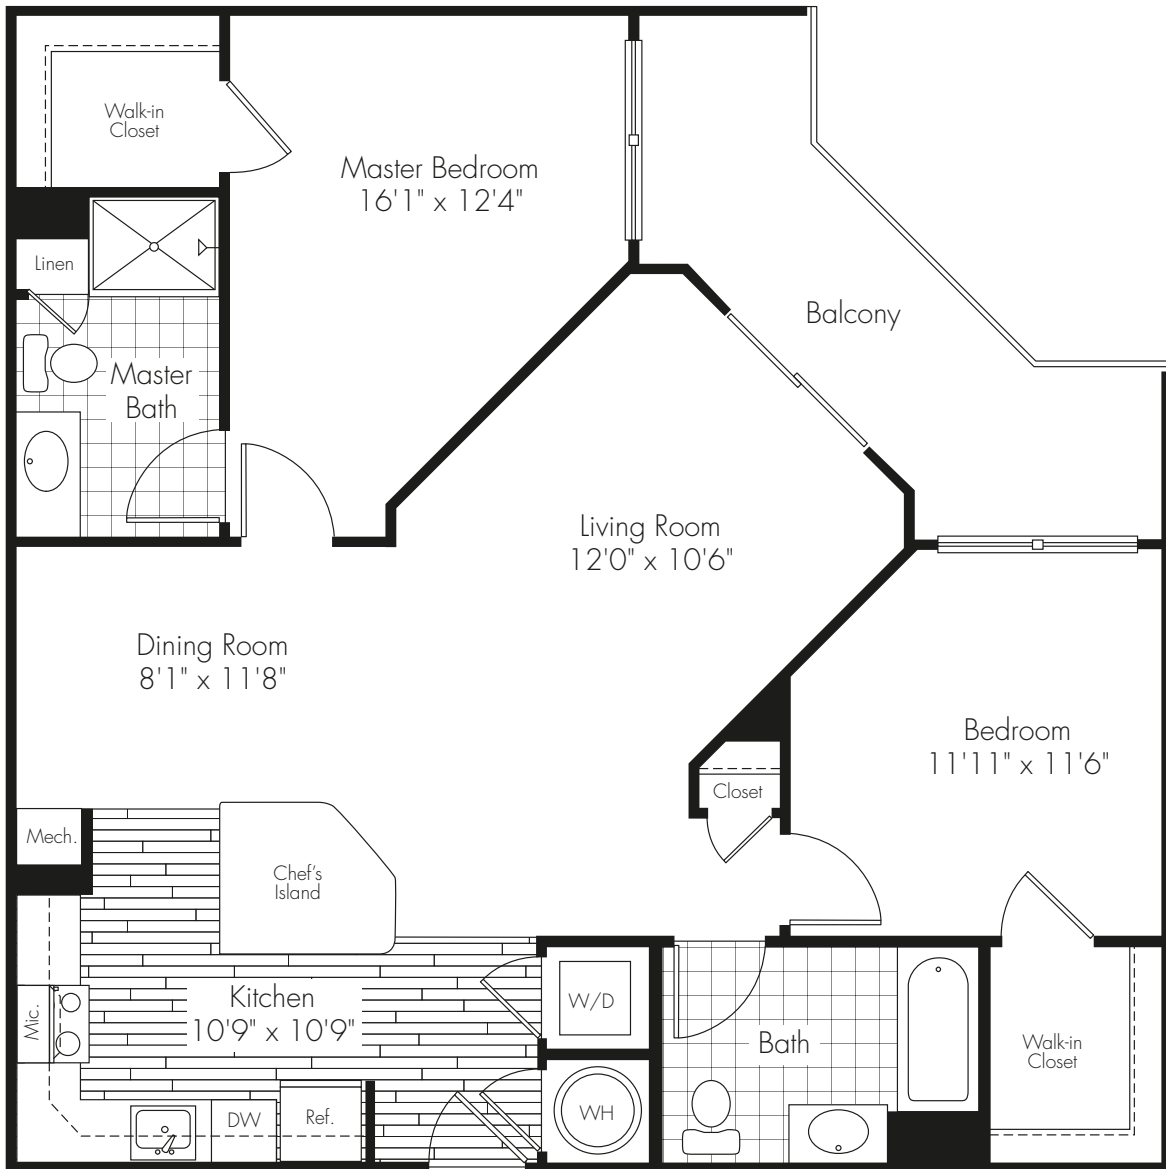

6000 Riverdale Road | Riverdale, NJ 07457 | t 973.831.0065 | f 973.831.9315

AlexanRiverdale.com

All dimensions and square footage are approximate. Pricing subject to change.
We are happy to discuss specific unit modifications or accommodations at your request.