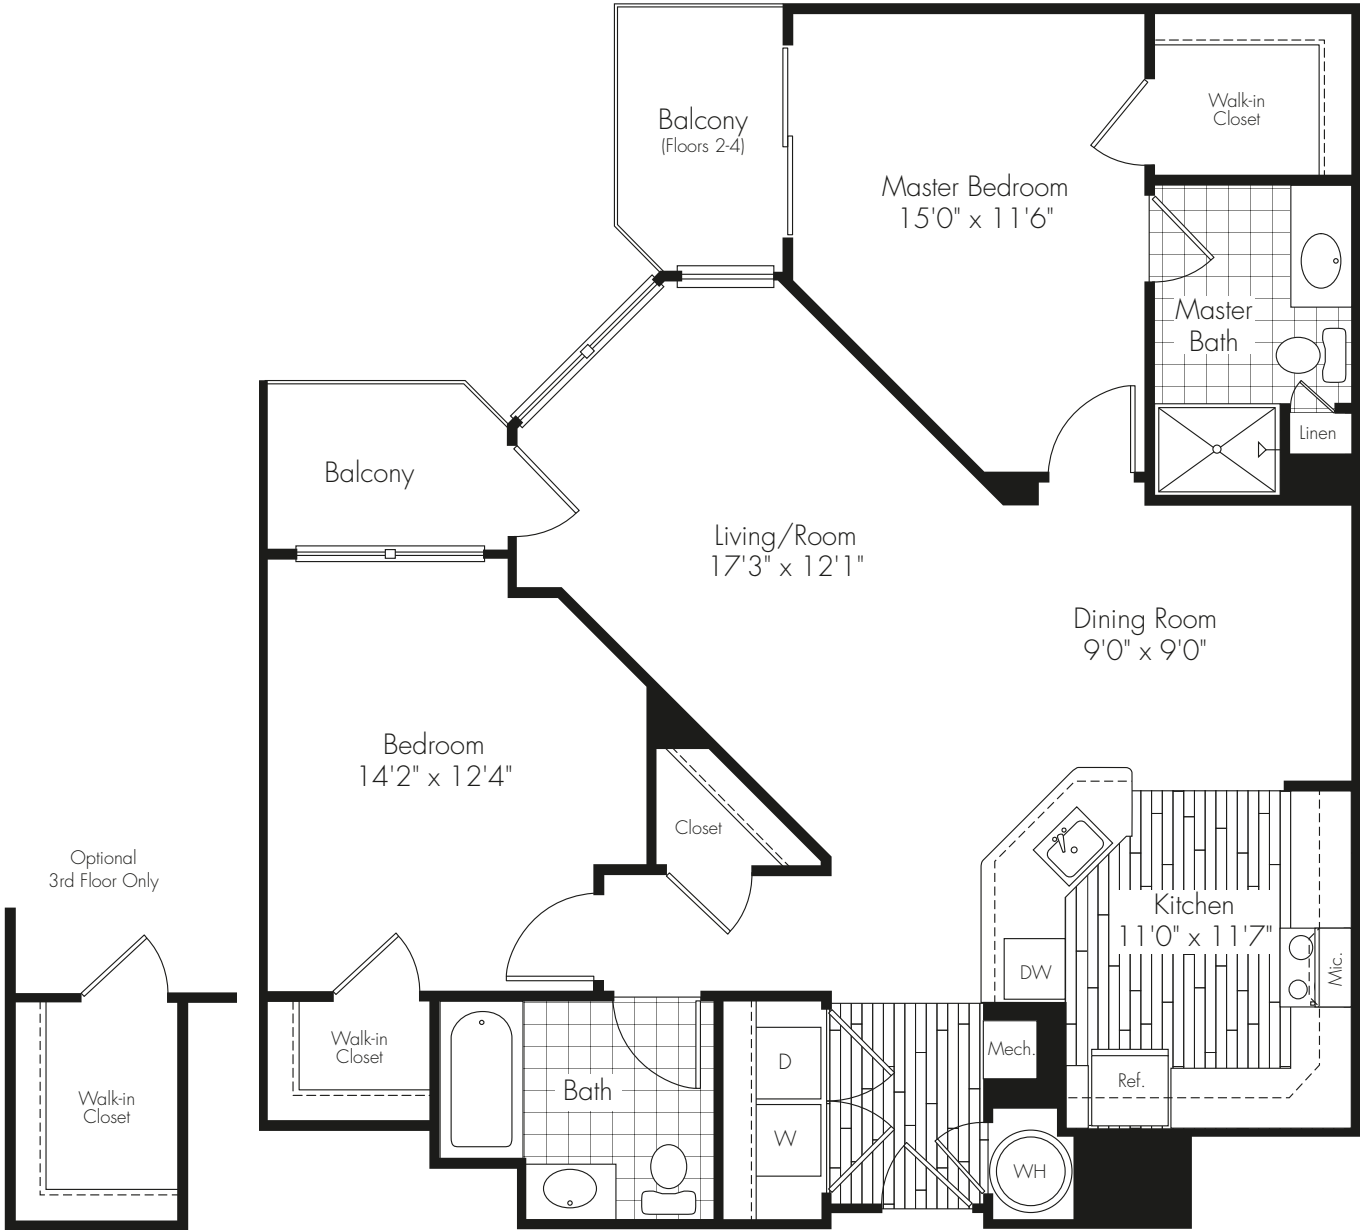

B3A

2 Bedrooms
2 Baths
1,138 Sq. Ft.

HARTUNG

Building 3

Building 4

6000 Riverdale Road | Riverdale, NJ 07457 | t 973.831.0065 | f 973.831.9315
AlexanRiverdale.com

All dimensions and square footage are approximate. Pricing subject to change.
 We are happy to discuss specific unit modifications or accommodations at your request.