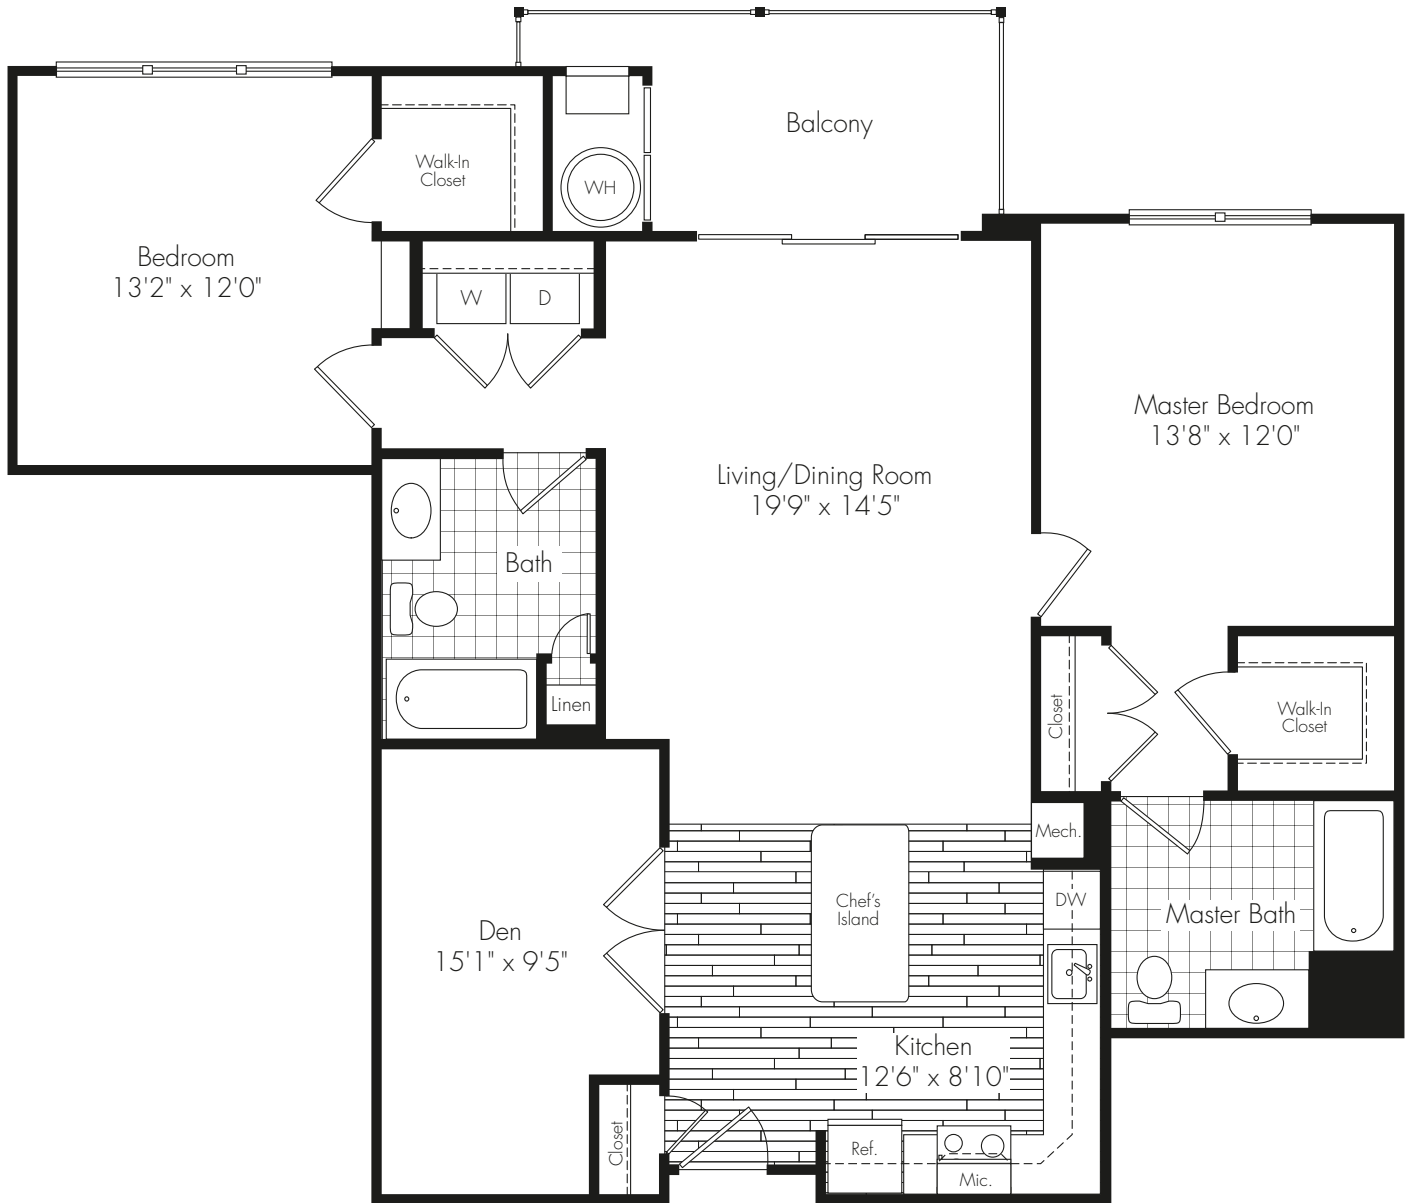

B4A

2 Bedrooms
2 Baths | Den
1,304 Sq. Ft.

GREENWICH

Building 3

Building 4

6000 Riverdale Road | Riverdale, NJ 07457 | t 973.831.0065 | f 973.831.9315

AlexanRiverdale.com

All dimensions and square footage are approximate. Pricing subject to change.
We are happy to discuss specific unit modifications or accommodations at your request.