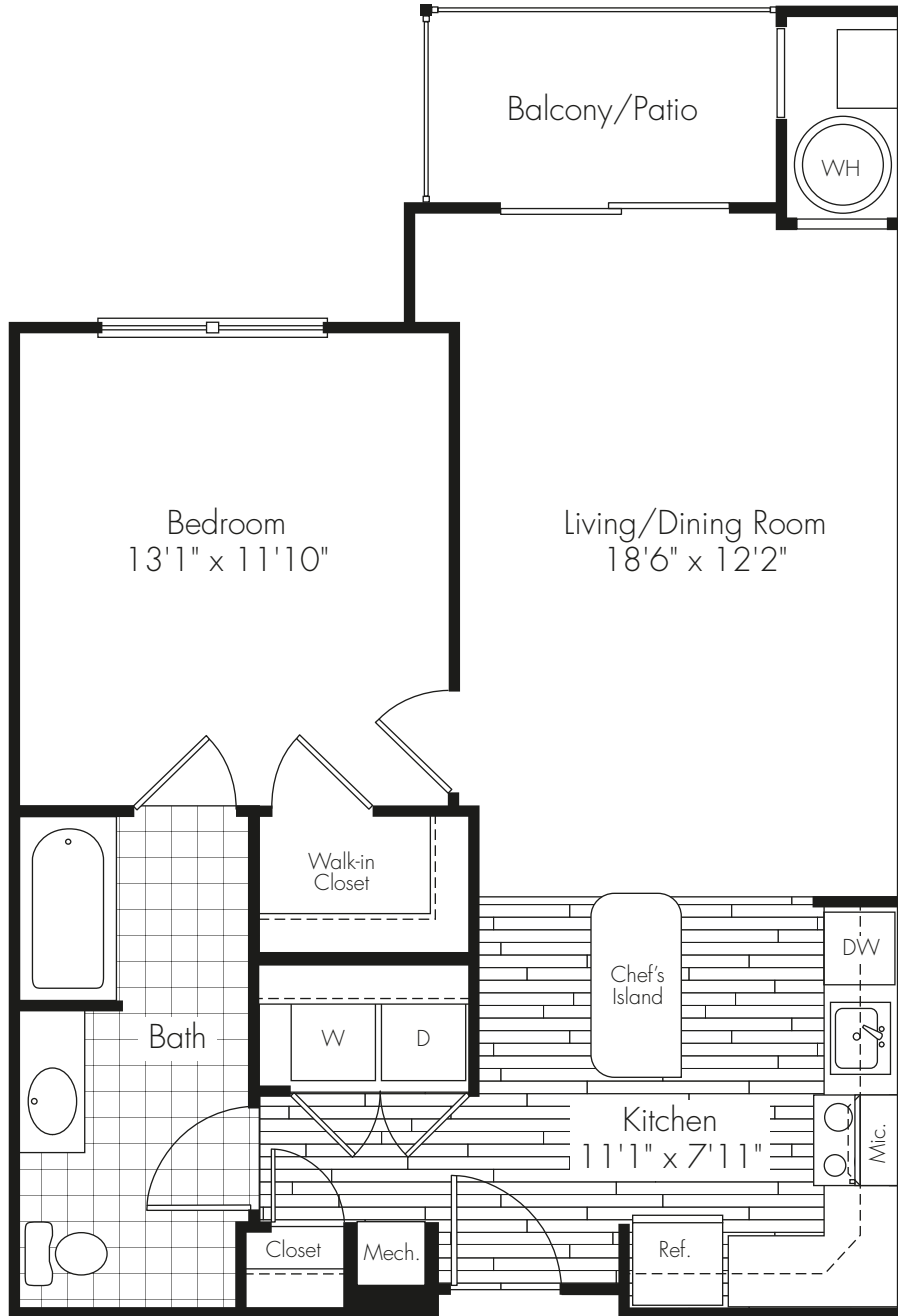

1 Bedroom
1 Bath
732 Sq. Ft.

STONY BROOK

Building 3

Building 4

6000 Riverdale Road | Riverdale, NJ 07457 | t 973.831.0065 | f 973.831.9315

AlexanRiverdale.com

All dimensions and square footage are approximate. Pricing subject to change.
We are happy to discuss specific unit modifications or accommodations at your request.

1 Bedroom
1 Bath
756 Sq. Ft.

SUGAR LOAF

Building 3

Building 4

6000 Riverdale Road | Riverdale, NJ 07457 | t 973.831.0065 | f 973.831.9315

AlexanRiverdale.com

All dimensions and square footage are approximate. Pricing subject to change.
We are happy to discuss specific unit modifications or accommodations at your request.

A2, A2C

1 Bedroom
1 Bath
767 Sq. Ft.

SEWARD HILL

Building 3

Building 4

6000 Riverdale Road | Riverdale, NJ 07457 | t 973.831.0065 | f 973.831.9315

AlexanRiverdale.com

All dimensions and square footage are approximate. Pricing subject to change.
We are happy to discuss specific unit modifications or accommodations at your request.