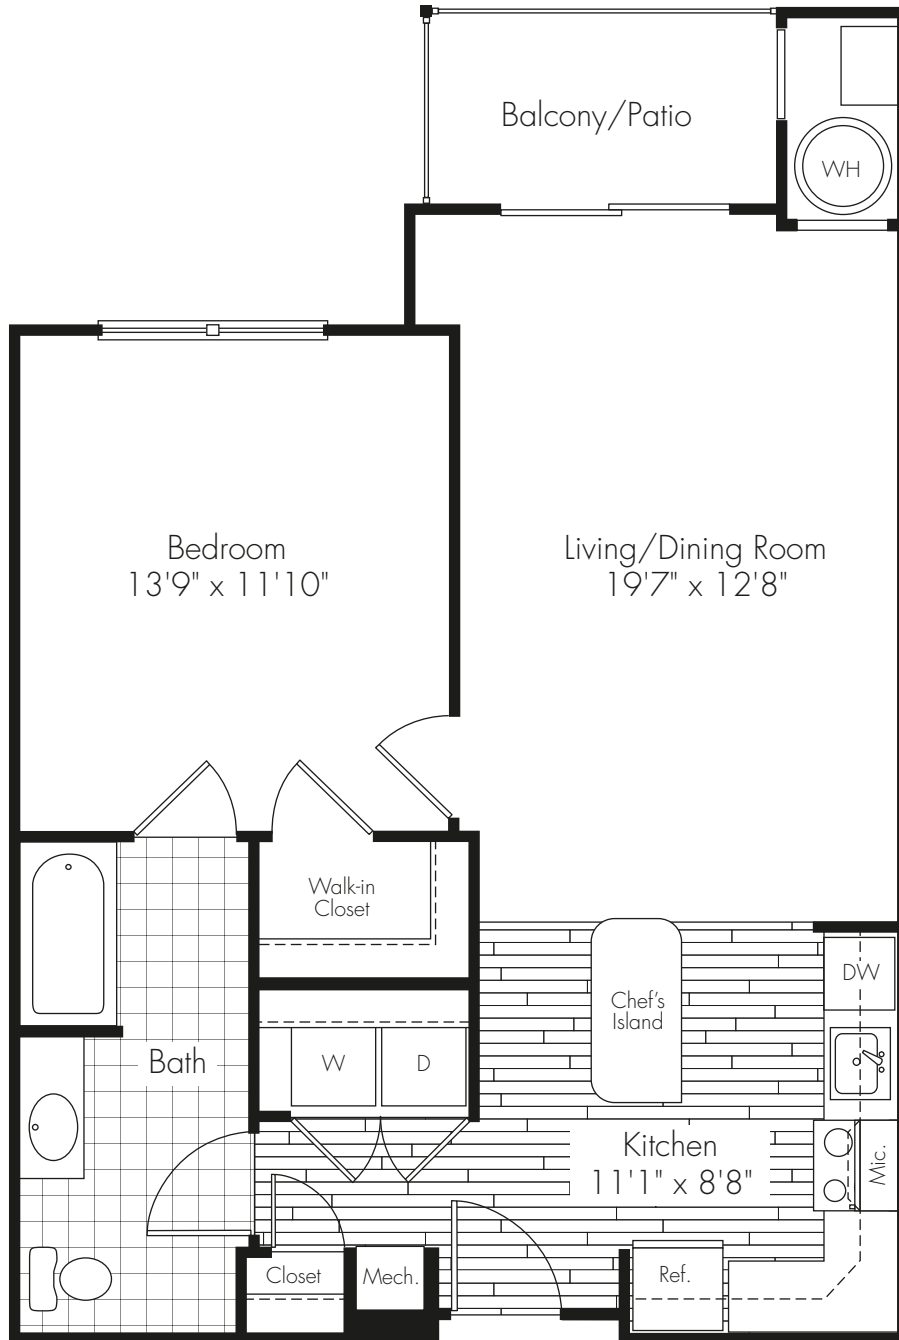

1 Bedroom
1 Bath
756 Sq. Ft.

SUGAR LOAF

Building 3

Building 4

6000 Riverdale Road | Riverdale, NJ 07457 | t 973.831.0065 | f 973.831.9315

AlexanRiverdale.com

All dimensions and square footage are approximate. Pricing subject to change.
We are happy to discuss specific unit modifications or accommodations at your request.

A2, A2C

1 Bedroom
1 Bath
767 Sq. Ft.

SEWARD HILL

Building 3

Building 4

6000 Riverdale Road | Riverdale, NJ 07457 | t 973.831.0065 | f 973.831.9315

AlexanRiverdale.com

All dimensions and square footage are approximate. Pricing subject to change.
We are happy to discuss specific unit modifications or accommodations at your request.