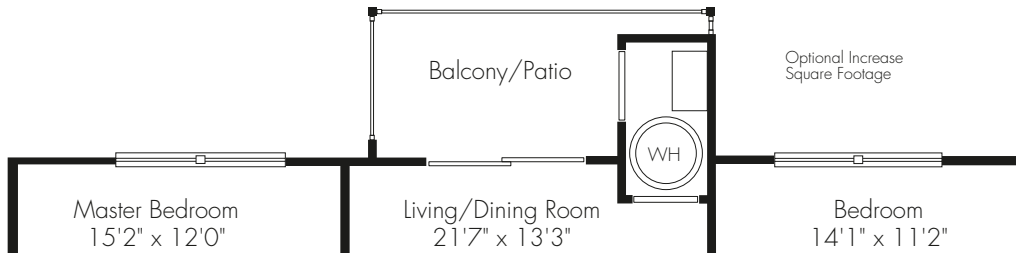

6000 Riverdale Road | Riverdale, NJ 07457 | t 973.831.0065 | f 973.831.9315

AlexanRiverdale.com

All dimensions and square footage are approximate. Pricing subject to change. We are happy to discuss specific unit modifications or accommodations at your request.

B2, B2A, B2C