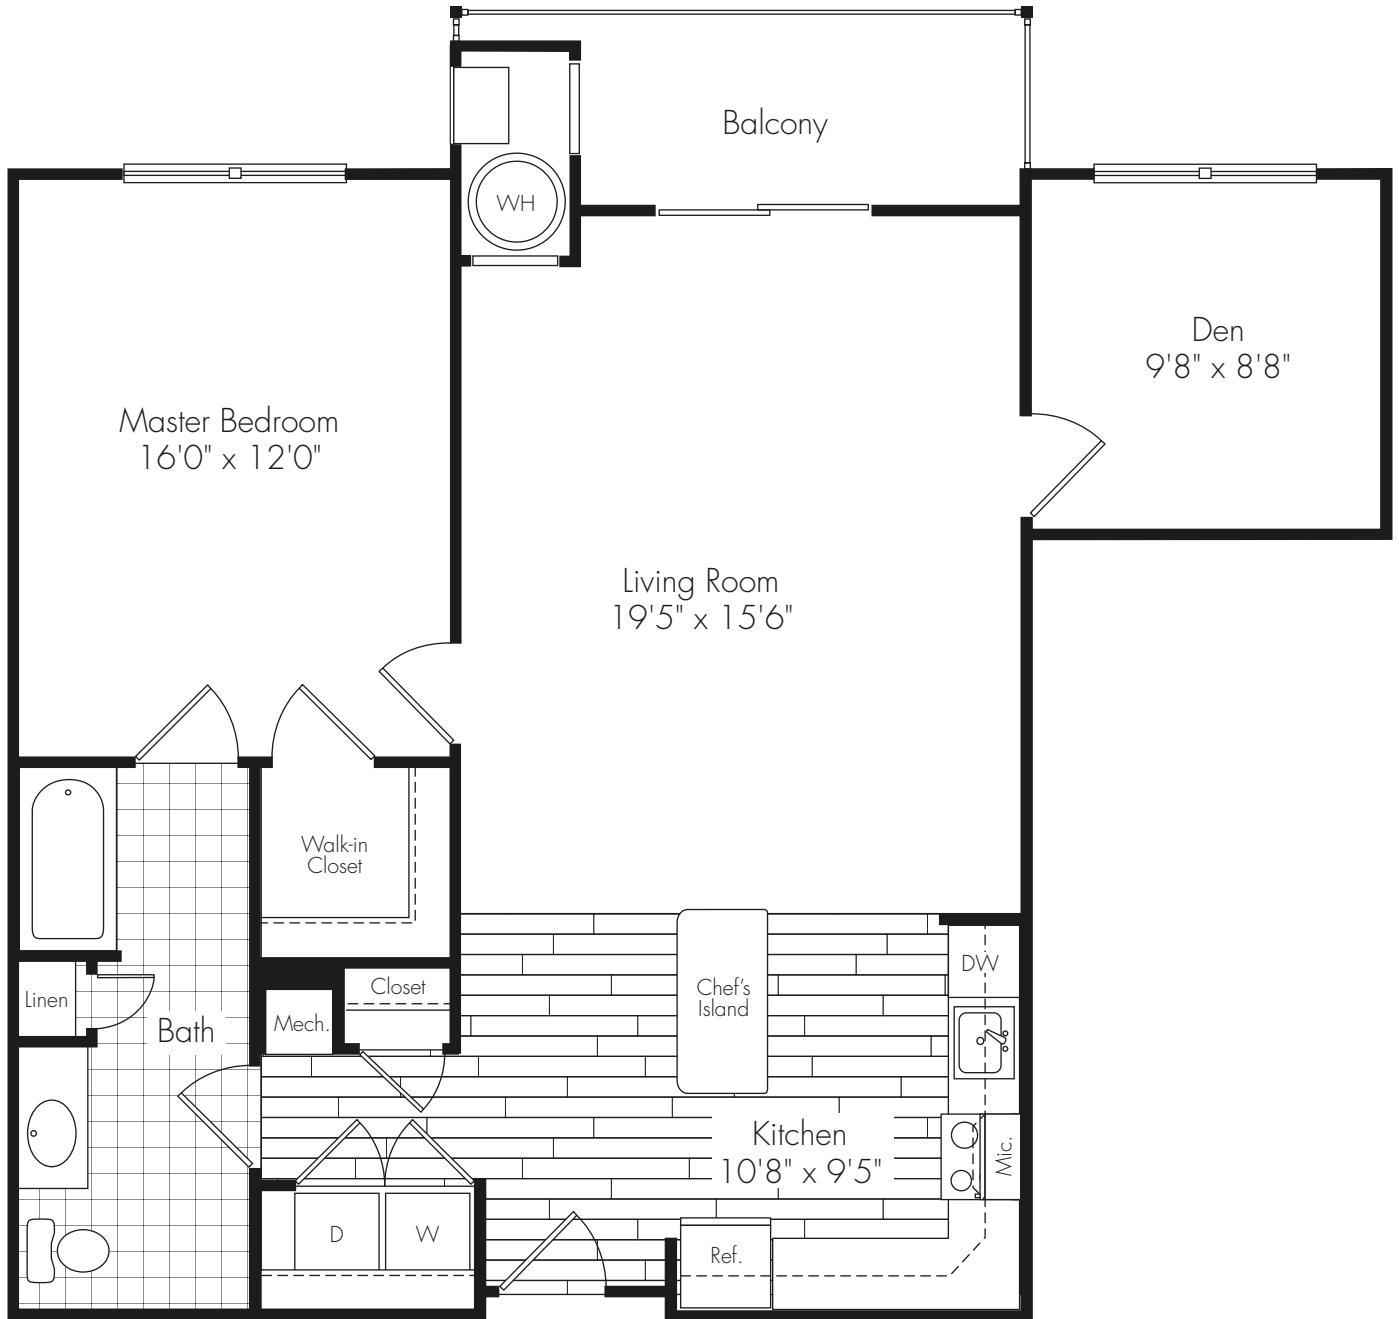

6000 Riverdale Road | Riverdale, NJ 07457 | t 973.831.0065 | f 973.831.9315

AlexanRiverdale.com

All dimensions and square footage are approximate. Pricing subject to change.
We are happy to discuss specific unit modifications or accommodations at your request.