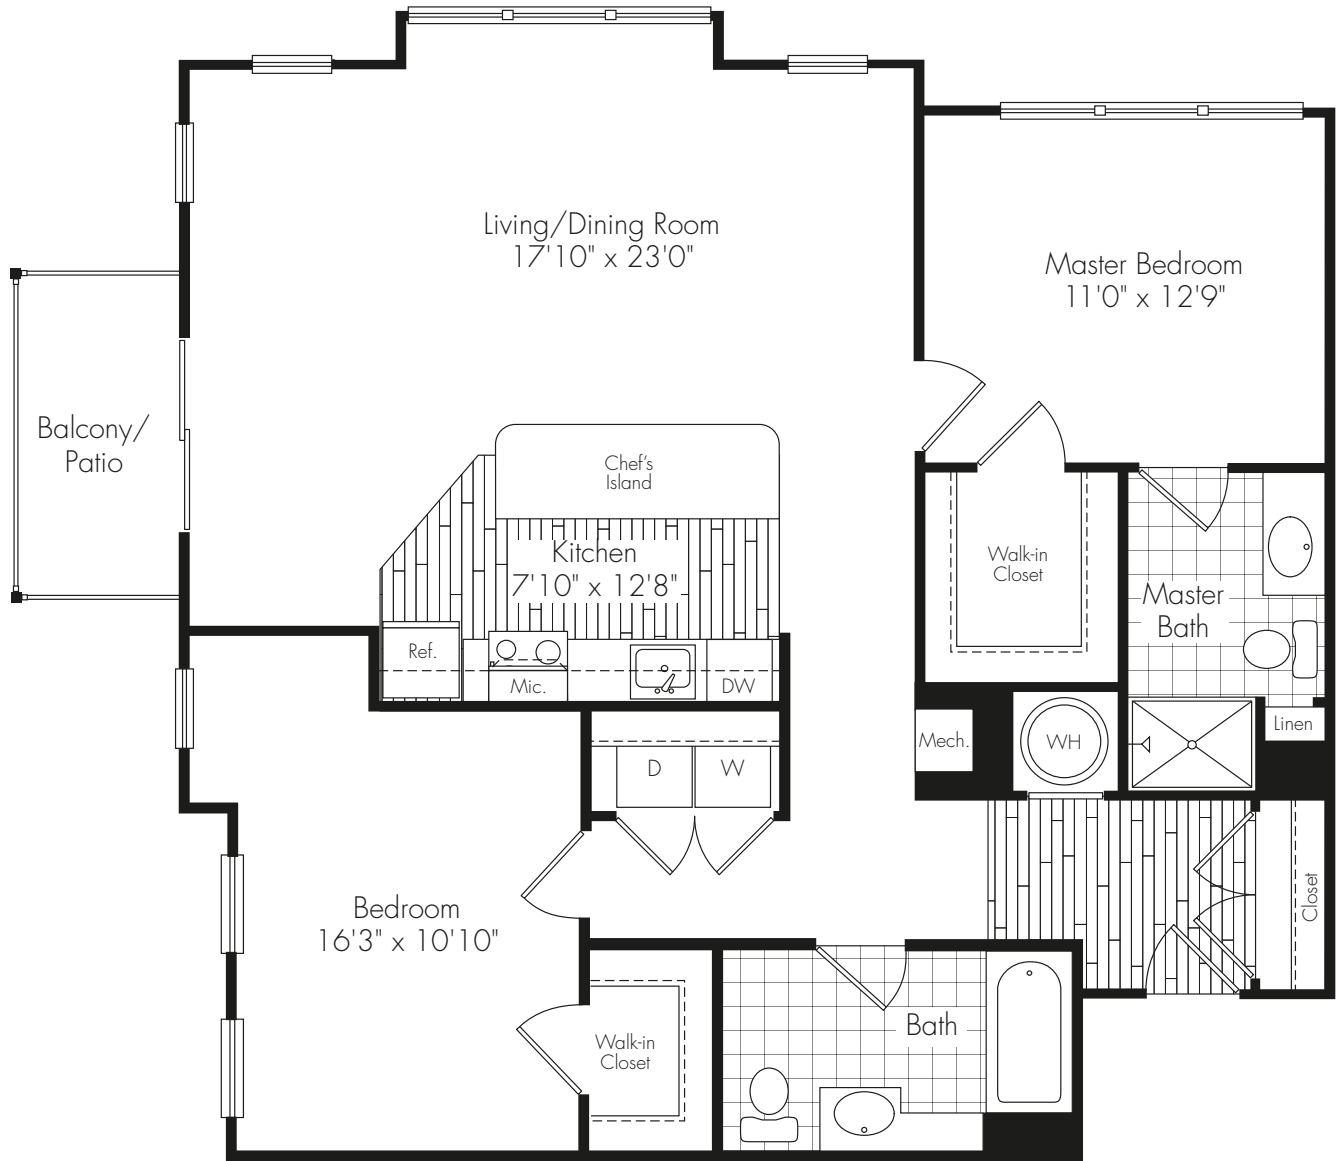

B2, B2A, B2C

2 Bedrooms
2 Baths
1,201 Sq. Ft.

HILLSIDE

Building 3

Building 4

6000 Riverdale Road | Riverdale, NJ 07457 | t 973.831.0065 | f 973.831.9315

AlexanRiverdale.com

All dimensions and square footage are approximate. Pricing subject to change.
We are happy to discuss specific unit modifications or accommodations at your request.