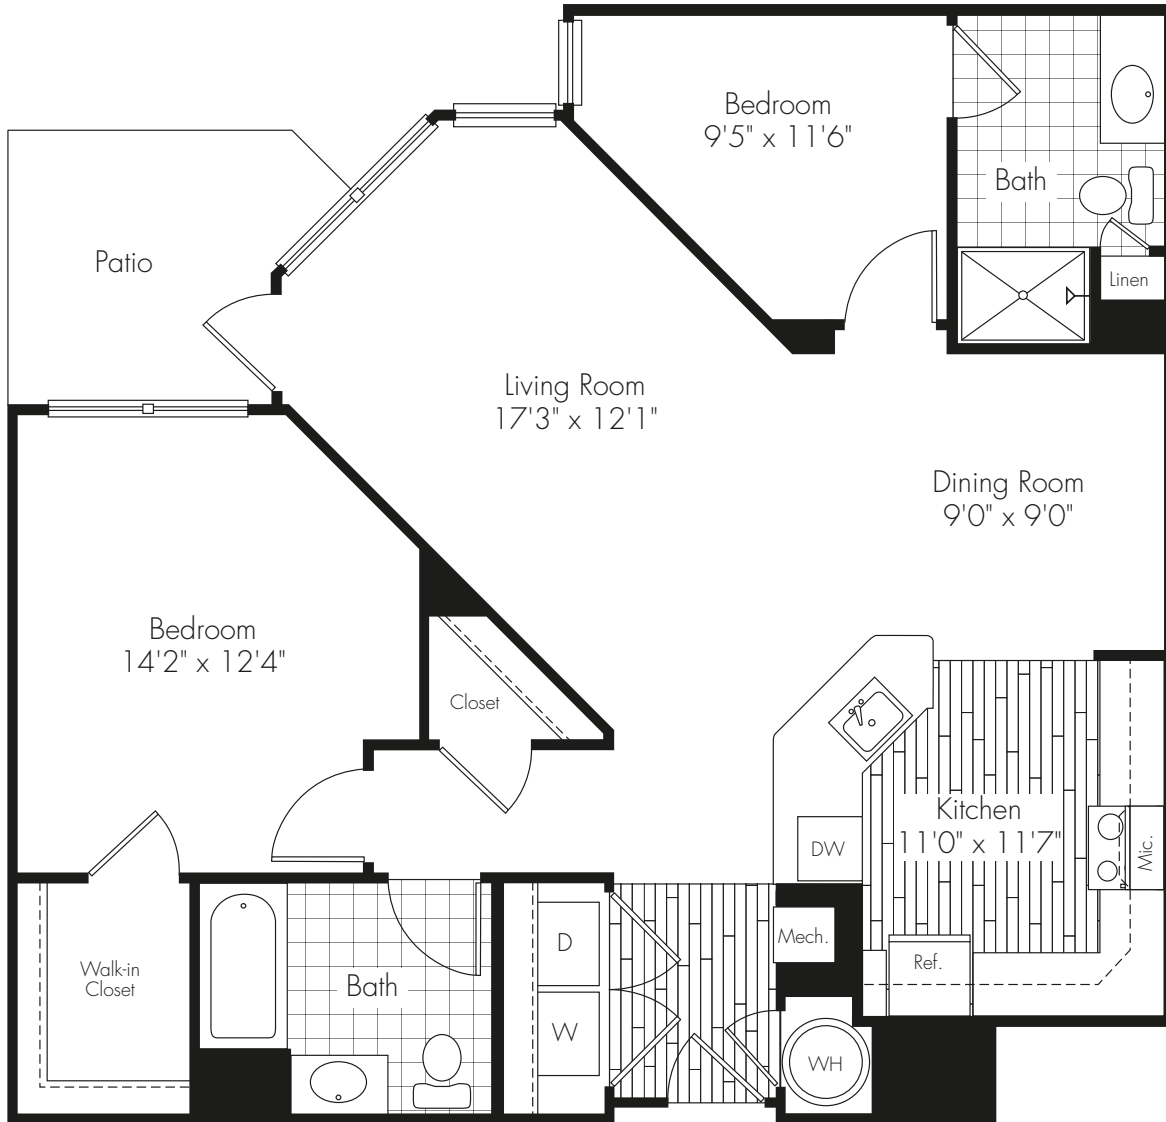

6000 Riverdale Road | Riverdale, NJ 07457 | t 973.831.0065 | f 973.831.9315

AlexanRiverdale.com

All dimensions and square footage are approximate. Pricing subject to change. We are happy to discuss specific unit modifications or accommodations at your request.

B4A