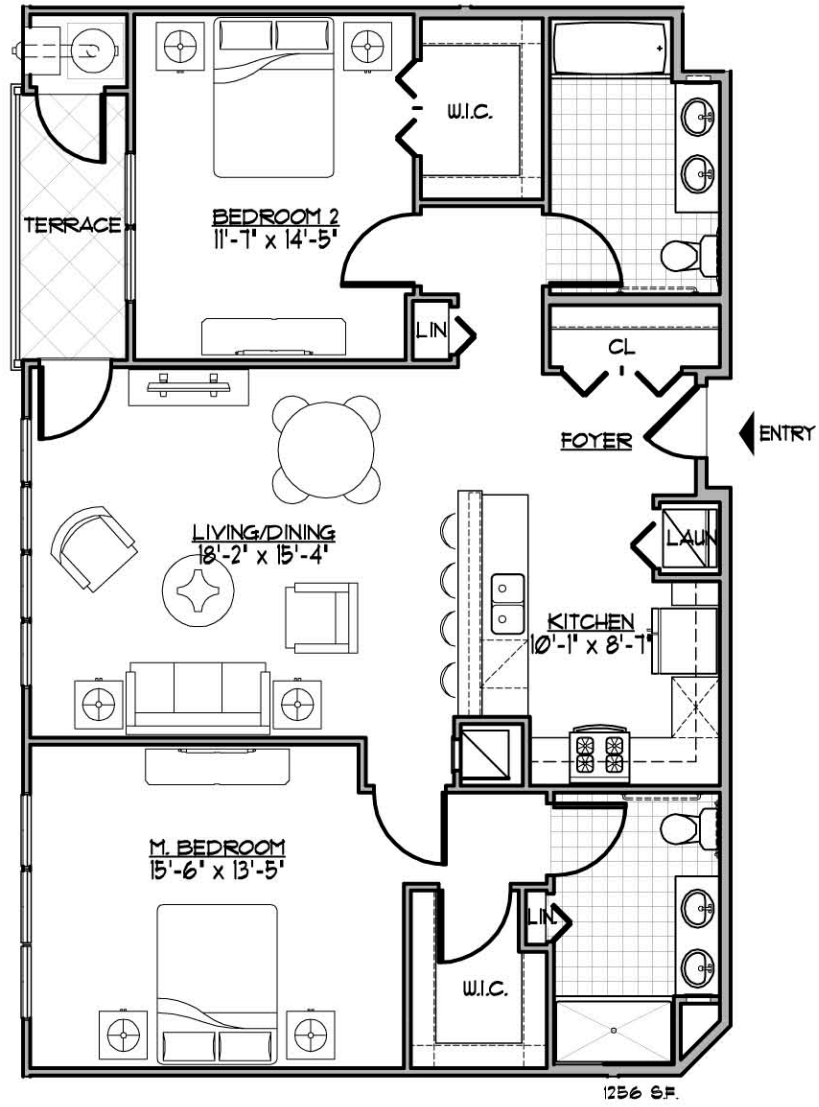

## TYPICAL ONE BEDROOM

1/8" = 1'-0"

## TYPICAL TWO BEDROOM

1/8" = 1'-0"

**TYPICAL THREE BEDROOM**

$1/8" = 1'-0"$

**TYPICAL ONE BEDROOM**  
**1/8" = 1'-0" AFFORDABLE DWELLING UNIT**

1062 SF.

**TYPICAL TWO BEDROOM**  
 1/8" = 1'-0" AFFORDABLE DWELLING UNIT

**TYPICAL THREE BEDROOM**  
 1/8" = 1'-0" AFFORDABLE DWELLING UNIT