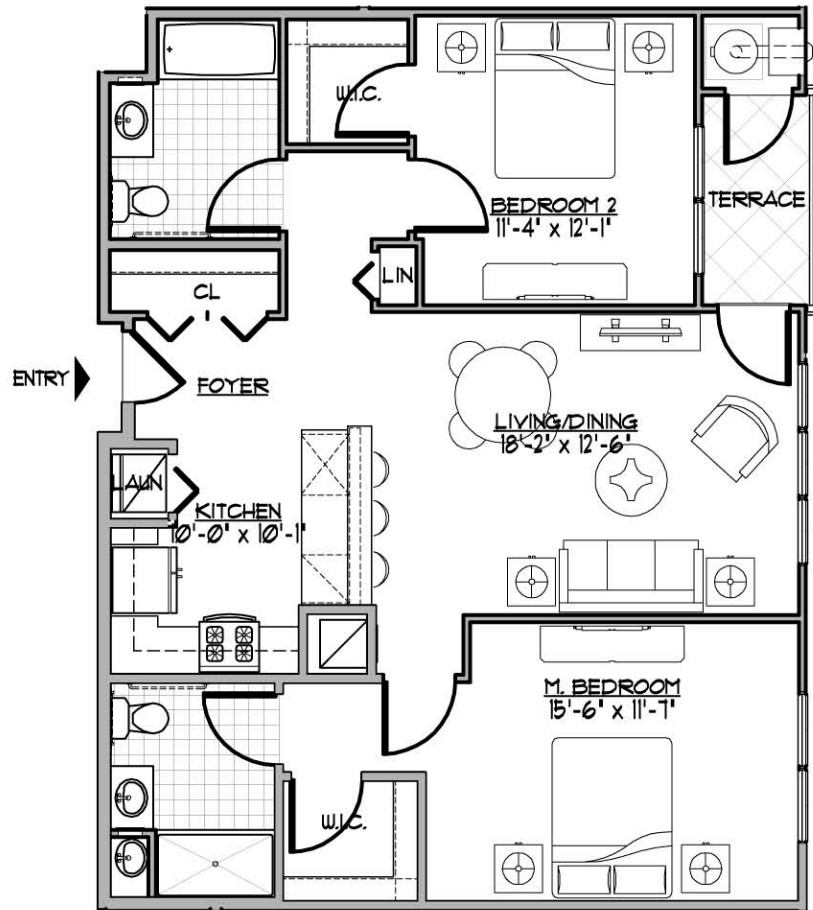

## TYPICAL ONE BEDROOM

1/8" = 1'-0"

## TYPICAL TWO BEDROOM

1/8" = 1'-0"

**TYPICAL THREE BEDROOM**

$1/8" = 1'-0"$

**TYPICAL ONE BEDROOM**  
**1/8" = 1'-0" AFFORDABLE DWELLING UNIT**

1062 SF.

**TYPICAL TWO BEDROOM**  
 1/8" = 1'-0" AFFORDABLE DWELLING UNIT

**TYPICAL THREE BEDROOM**  
 1/8" = 1'-0" AFFORDABLE DWELLING UNIT