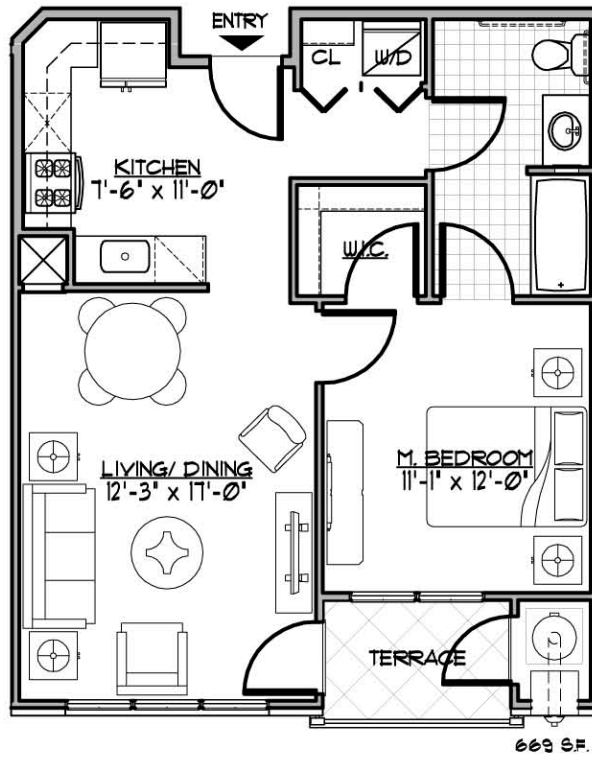

## TYPICAL ONE BEDROOM

1/8" = 1'-0"

## TYPICAL TWO BEDROOM

1/8" = 1'-0"

**TYPICAL THREE BEDROOM**

$1/8" = 1'-0"$

**TYPICAL ONE BEDROOM**  
**1/8" = 1'-0" AFFORDABLE DWELLING UNIT**

1062 SF.

**TYPICAL TWO BEDROOM**  
 1/8" = 1'-0" AFFORDABLE DWELLING UNIT

**TYPICAL THREE BEDROOM**  
 1/8" = 1'-0" AFFORDABLE DWELLING UNIT