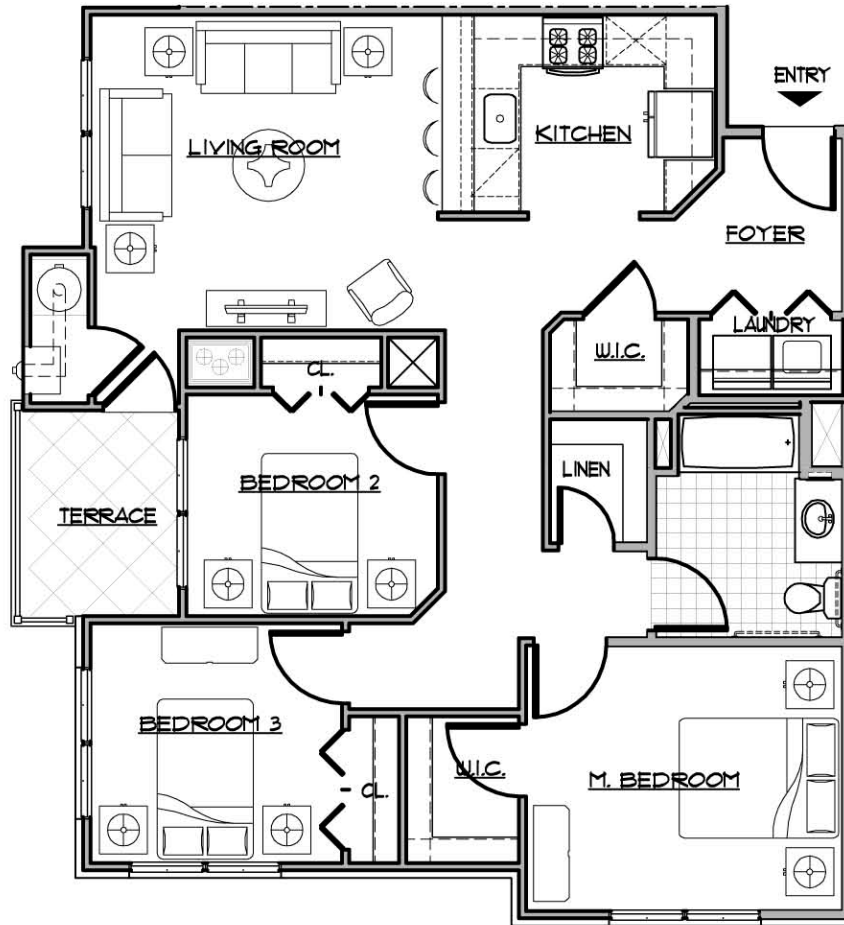

## TYPICAL ONE BEDROOM

1/8" = 1'-0"

## TYPICAL TWO BEDROOM

1/8" = 1'-0"

**TYPICAL THREE BEDROOM**

$1/8" = 1'-0"$

**TYPICAL ONE BEDROOM**  
**1/8" = 1'-0" AFFORDABLE DWELLING UNIT**

1062 SF.

**TYPICAL TWO BEDROOM**  
 1/8" = 1'-0" AFFORDABLE DWELLING UNIT

**TYPICAL THREE BEDROOM**  
 1/8" = 1'-0" AFFORDABLE DWELLING UNIT