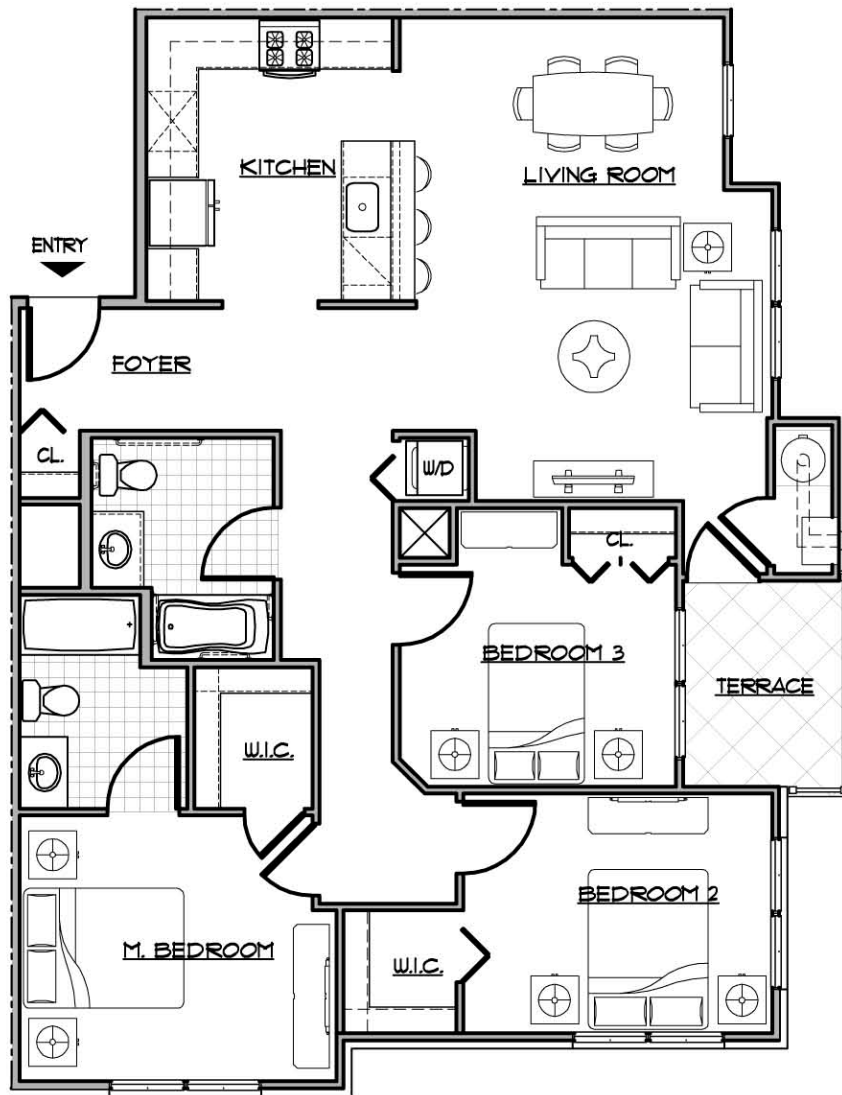

## TYPICAL ONE BEDROOM

1/8" = 1'-0"

## TYPICAL TWO BEDROOM

1/8" = 1'-0"

**TYPICAL THREE BEDROOM**

$1/8" = 1'-0"$

**TYPICAL ONE BEDROOM**  
**1/8" = 1'-0" AFFORDABLE DWELLING UNIT**

1062 SF.

**TYPICAL TWO BEDROOM**  
 1/8" = 1'-0" AFFORDABLE DWELLING UNIT

**TYPICAL THREE BEDROOM**  
 1/8" = 1'-0" AFFORDABLE DWELLING UNIT